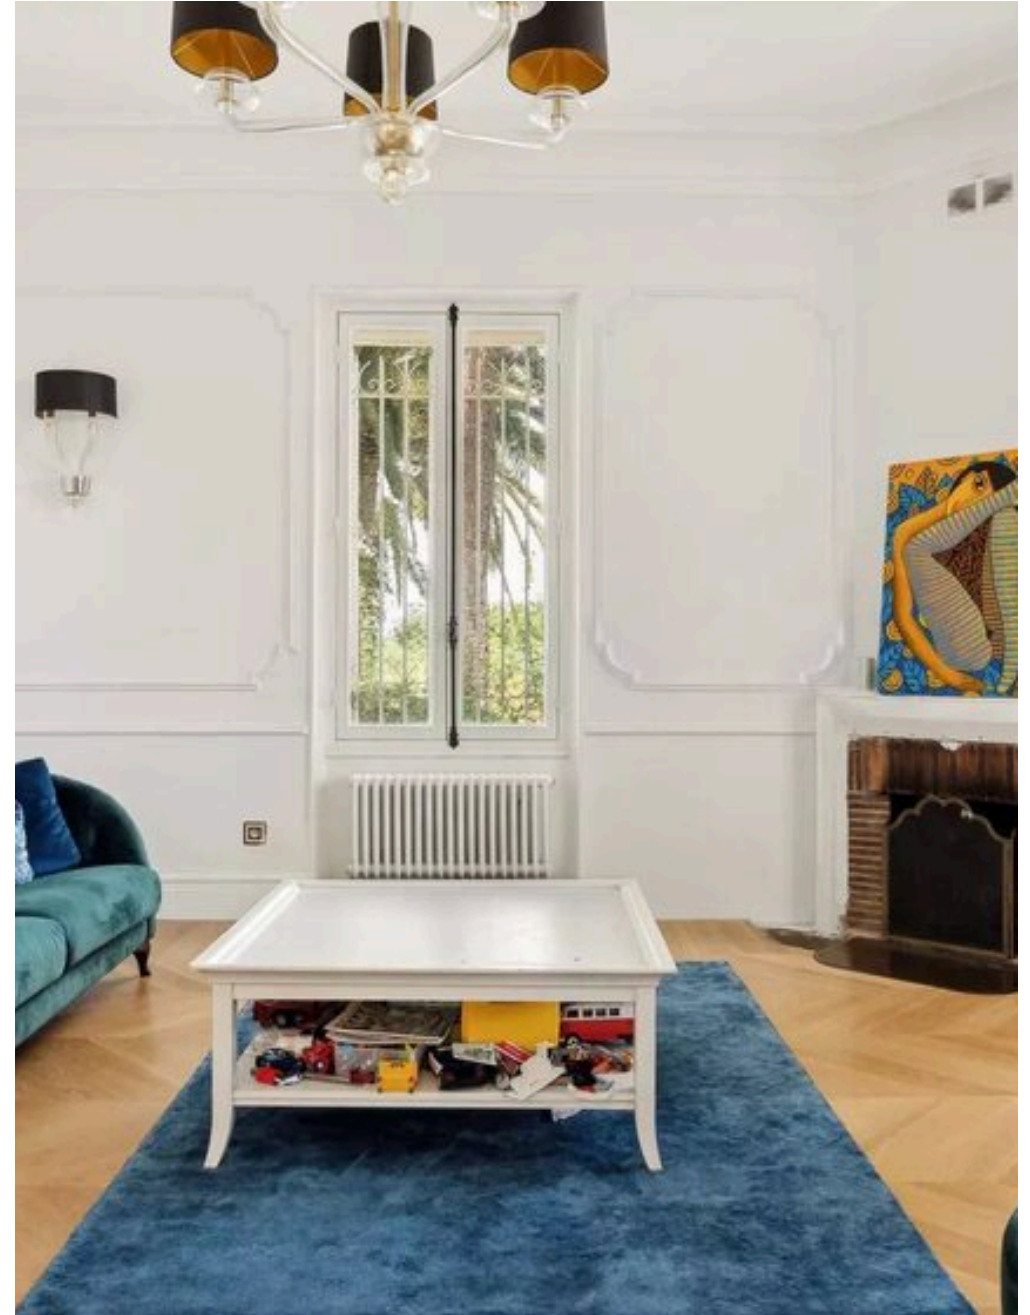

PR PROPERTIES
THE PERFECT HOME
BY KELLER WILLIAMS

PR PROPERTIES

AGENCY — NICE

ANTIBES — PROVENCE-ALPES-CÔTE D'AZUR

Belle Epoque villa with 8 rooms (247 sq m) for sale in ANTIBES

€ 2.690.000

PRICE

247 m²

SQUARE METRES

5

ROOMS

DESCRIPTION

Belle Epoque villa with 8 rooms (247 sq m) for sale in ANTIBES

Exceptionally located close to the city center of Antibes, the famous beaches of Juan-les-Pins and stores, this prestigious Belle Époque property embodies elegance and refinement. Built at the beginning of the 1900s and completely renovated in 2017, it combines the timeless charm of the antique with modern and luxurious amenities. With a generous surface area of 247 m², this residence welcomes you into a spacious, light-flooded, south-facing living room decorated with a fireplace for intimate evenings. A cozy dining room, an elegant kitchen and an office complete this exceptional living space. Upstairs, the master suite, with a private bathroom with shower and a balcony with

breathtaking sea views, is a true oasis of peace. Three additional bedrooms and a bathroom provide comfort and privacy for the whole family. The ground floor reveals a separate apartment, with private entrance, consisting of a cinema room, a kitchen, a bedroom and a shower room, ideal for guests or staff. Outside, be seduced by a carefully landscaped 2,638-square-meter flat garden that offers a pergola area for relaxing moments in the shade, and a swimming pool to cool off on hot summer days. Two garages complete this unique residence. An exceptional property, where every detail has been thought out to provide a comfortable, refined and functional living environment.