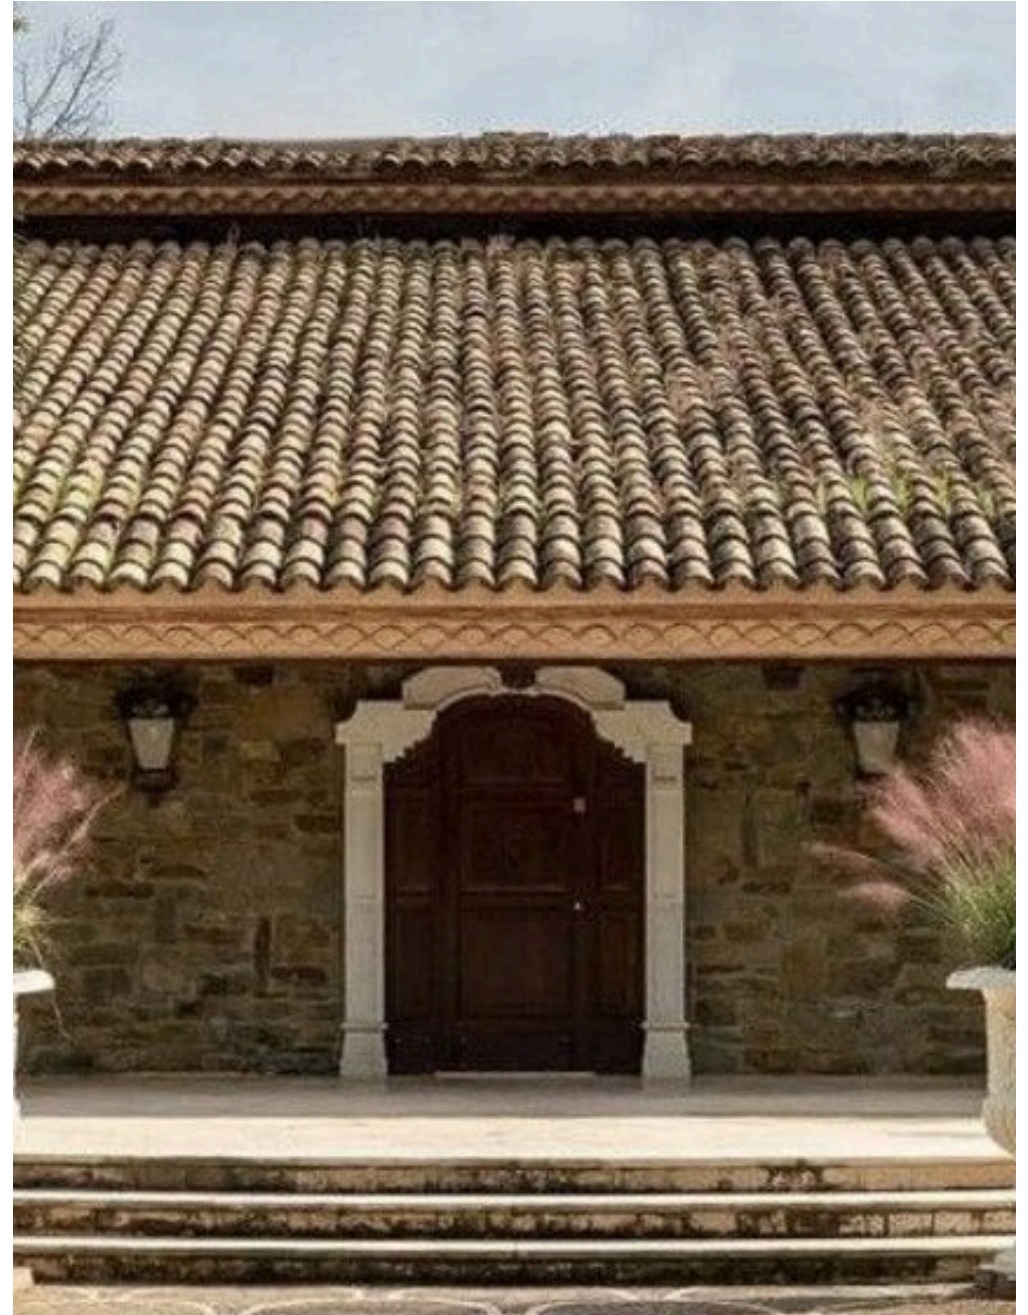

SQUARE METRES

5

ROOMS

DESCRIPTION

Villa with pool in Rome - Exclusive solution

Villa with swimming pool and 3.7 hectares park in North Rome, in the prestigious "Consorzio Monte Oliviero" area. This exclusive villa, immersed in a fenced park of 3.7 hectares, offers a unique combination of elegance, comfort and functionality. Located only 10 km from the historical center of Rome, the property is an oasis of tranquility and representation, perfectly inserted in the renowned residential context of Monte Oliviero. Main features of the villa The villa, developed on three levels for a total area of about 1,000 square meters, is surrounded by a large private park, complete with: Swimming pool with changing rooms, bathrooms and showers. Tennis/football court and bocce court. Stable with four horse boxes, training ring and three independent apartments for staff. Park equipped with monumental fountain and marquee for receptions. Large parking lot and garage. Interior description The villa is distinguished by the elegance of the interior, divided