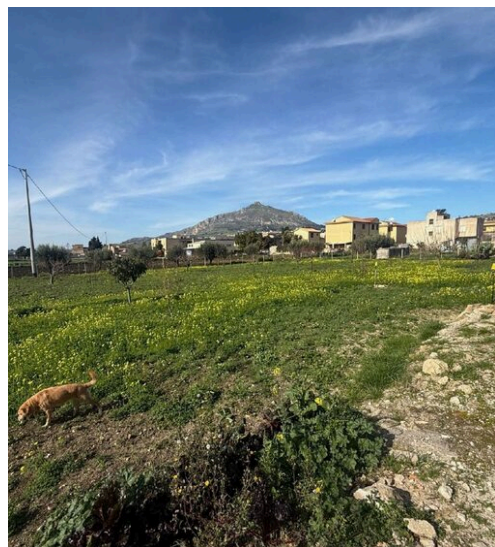

5

ROOMS

DESCRIPTION

Detached house with garden single elevation in Crocci

We offer for sale a detached property on a single elevation of about 220 square meters with a garden of 4000 square meters and so composed of entrance hall, living room, 3 double bedrooms, a small bedroom, a bathroom with tub serving the sleeping area, bathroom serving the living area with

shower, large kitchen living room with adjoining veranda and garden, outbuilding with local oven, independent heating with underground cylinder, flooring partly in marble and partly with ceramic as in the photo, garden with fruit trees. Raised property, communal running water and sewerage.