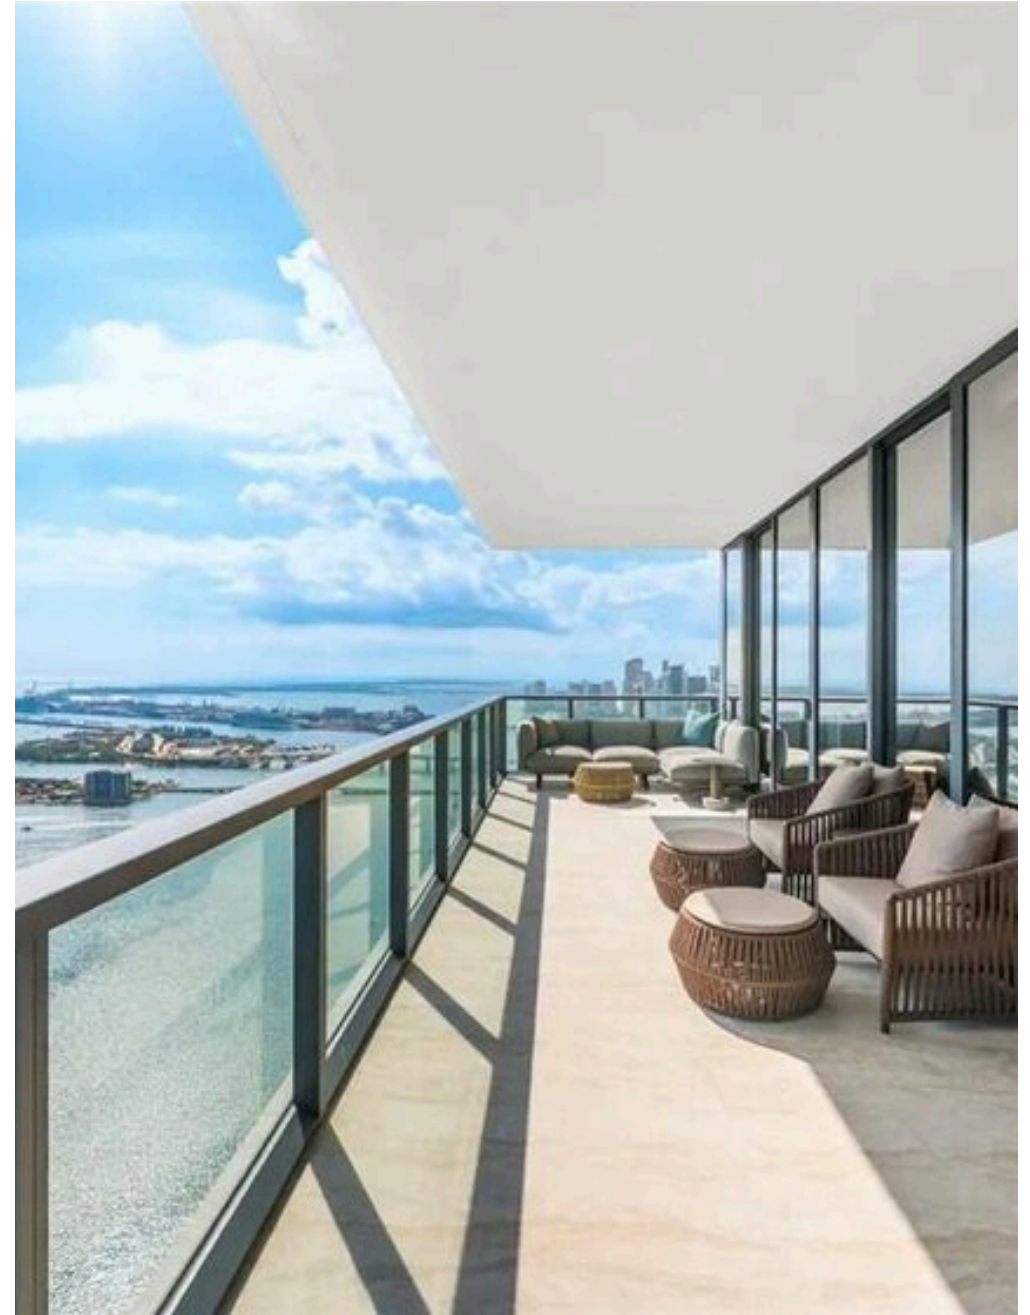

## Design Residence with 180° Panoramic View - Elysee Miami

\$ 7.695.000

PRICE

361 m<sup>2</sup>

SQUARE METRES

0

ROOMS

# Design Residence with 180° Panoramic View - Elysee Miami

This extraordinary turnkey residence in the prestigious Elysee Miami offers spectacular 180-degree views of the Miami skyline, sparkling Biscayne Bay and the Atlantic Ocean. The private elevator with direct entry leads to nearly 370 sq. ft. of impeccably designed living space, enhanced by expansive rooftop terraces and 10-foot floor-to-ceiling windows that frame spectacular vistas and flood the rooms with natural light. Italian-designed interiors The interiors reflect a contemporary and refined aesthetic with the finest materials and furnishings: Custom furnishings Minotti Dekton slab flooring Taj Mahal Gallery hallway with dramatic LED lighting Home automation system Lutron Multiroom audio system Sonos Integrated speakers KEF Gourmet kitchen The eat-in kitchen combines functionality and luxury with exceptional finishes: Premium

appliances Miele Calacatta marble walls Custom cabinetry Italkraft Dekton countertops Luxury hotel master suite The master suite is designed as a true private retreat: Laser-cut walnut details Custom walk-in closet Ornare Architectural lighting Kreon Versatile spaces Family room with custom bar Ornare (convertible to fourth bedroom) Private office with elegant glass walls Layout designed for privacy and entertainment Located in the sought-after Edgewater neighborhood, the residence offers quick access to Miami Design District 's best restaurants, galleries and boutiques, as well as Brickell 's vibrant financial district. A rare opportunity to experience contemporary waterfront elegance, where Italian design, advanced technology and iconic Miami views come together in a truly unique residence.