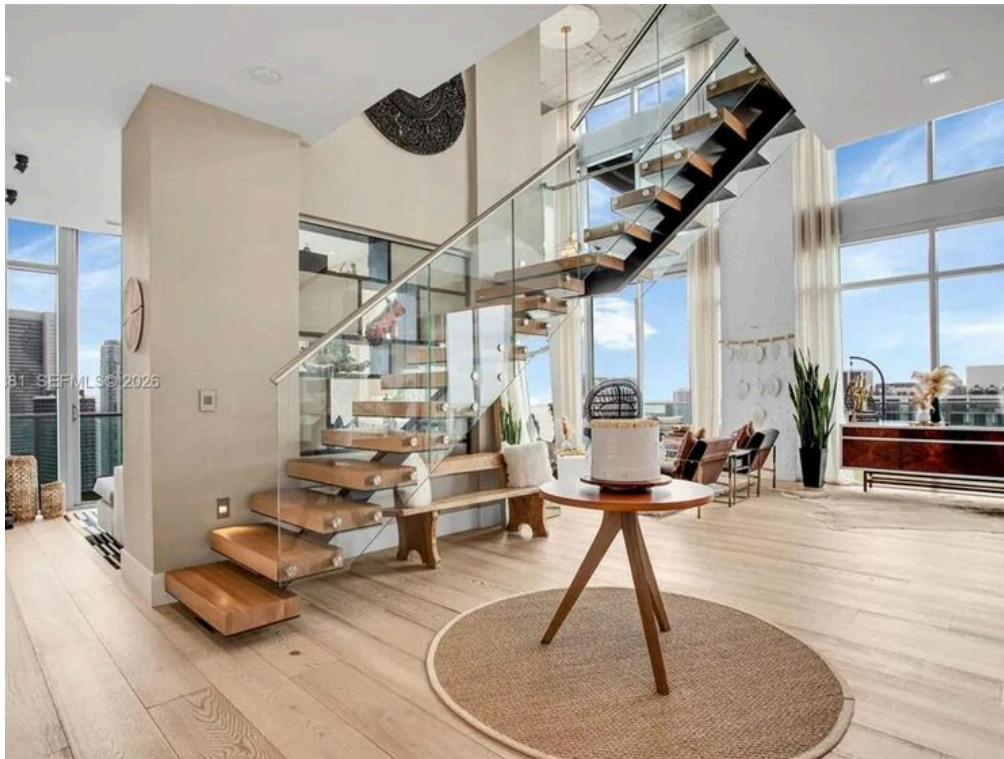

FOR SALE

ABIUSO
LUXURY ESTATES
INTERNATIONAL

Abiuso Luxury Estates International

AGENCY — BARI

MIAMI — FL

Designer penthouse in Midtown Miami with panoramic terraces and iconic architecture

\$ 3.250.000

PRICE

328 m²

SQUARE METRES

4

ROOMS

DESCRIPTION

Designer penthouse in Midtown Miami with panoramic terraces and iconic architecture

Signed by renowned Portuguese architect Ines Martins, this extraordinary penthouse in the heart of Midtown Miami represents a new expression of contemporary luxury living, where aesthetics, volumes and views come together in perfect harmony. The residence, the largest in the building, is distinguished by a striking architectural design and craftsmanship that is felt in every detail. Spacious terraces wrap around the entire property, offering spectacular and dynamic views of Biscayne Bay, the Miami skyline, Coral Gables and the vibrant Wynwood arts district. The interiors unfold in a succession of dramatic rooms characterized by double-height ceilings of more than six meters, floor-to-ceiling glass walls and extraordinary

luminosity. The refined and elegant finishes combine marble floors and fine wood, creating a perfect balance between warmth and contemporary. The distribution of spaces is designed to offer a perfect synergy between conviviality and privacy. The living area opens onto a state-of-the-art kitchen with a central island, designed as the hub of the home-ideal as much for entertaining as for more intimate moments. The master suite is an oasis of quiet and refinement, complemented by a spa-inspired en suite bathroom, conceived to offer a daily experience of absolute well-being and relaxation. A penthouse of rare elegance, where design, proportions and iconic views set a new standard of exclusivity in Miami real estate.