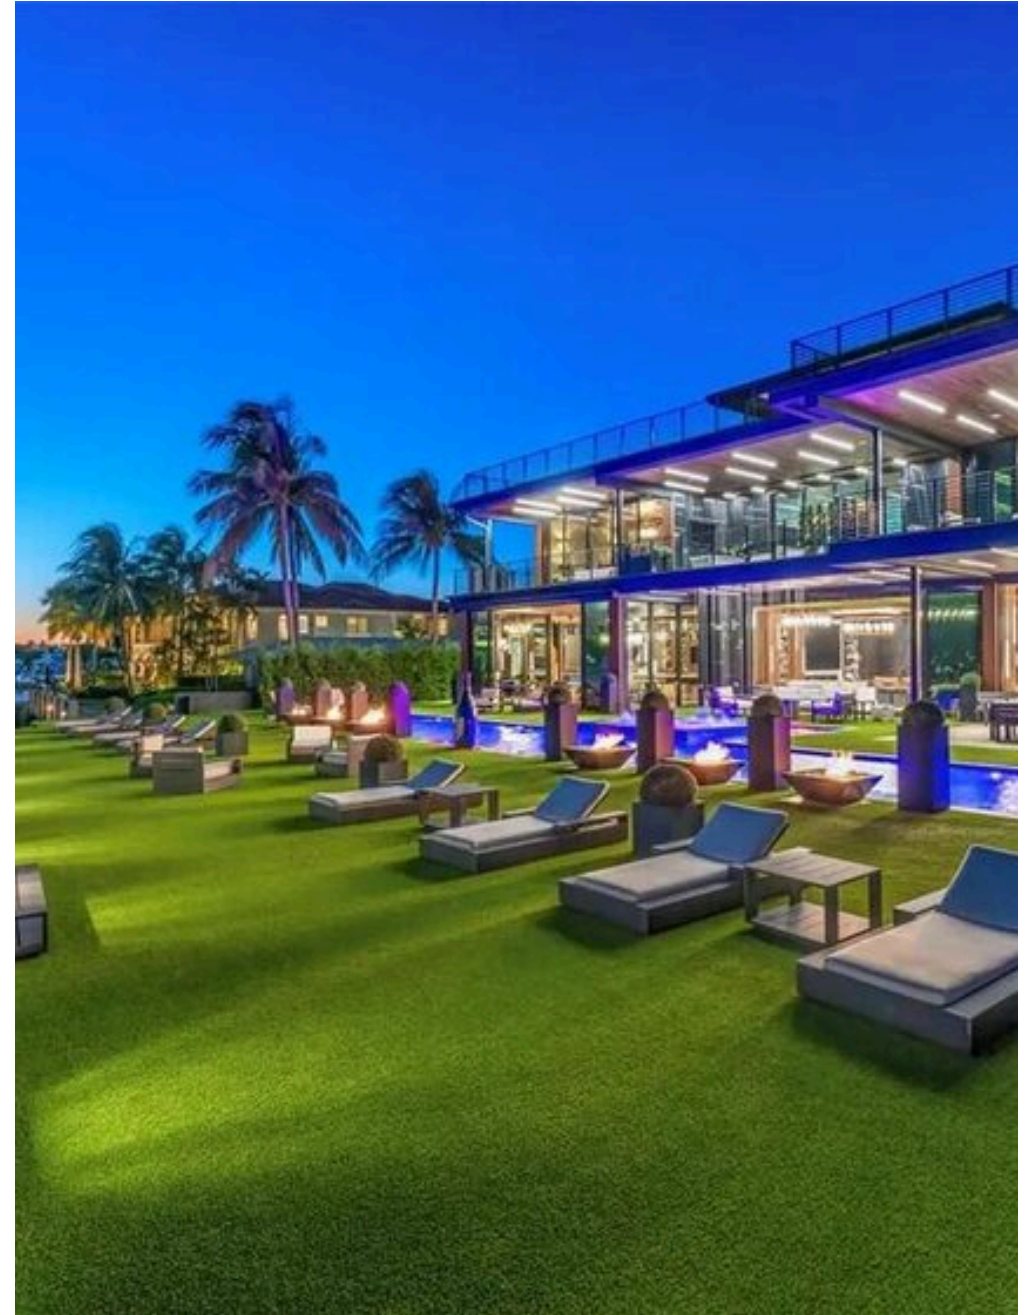

SQUARE METRES

5

ROOMS

DESCRIPTION

Iconic contemporary waterfront mansion in Middle River by Prestige Design

In the heart of the prestigious, private, gated community of Middle River, 733 Middle River Drive represents one of the finest expressions of contemporary waterfront architecture in South Florida. Designed and built by Prestige Design Inc. - creators of some of the region's most iconic residences - this extraordinary new construction property redefines ultra luxury living through an impeccable combination of monumental scale, quality construction and custom design. The residence offers nearly 12,000 square feet of climate-controlled interiors and more than 22,000 square feet in total, entirely designed to deliver a world-class living experience. Constructed entirely of concrete and finished with rare stones, exotic woods and custom-made siding, the property expresses a level of craftsmanship and attention to detail rarely found in the contemporary residential market. The gourmet kitchen, designed to professional

standards, is distinguished by spectacular backlit onyx surfaces and custom-made architectural details, becoming the dramatic centerpiece of the living spaces. Facing directly onto the water with approximately 108 linear feet of waterfront, the property features a rare extended dock waiver, offering an exceptional advantage for yachting enthusiasts in the yachting capital of the world. Outdoor spaces are complemented by a spectacular regulation-size lane pool, seamlessly integrated into an ultra-contemporary landscape setting. Every room of the home has been designed to a generous scale, including an extraordinary private master suite and a sumptuous dedicated cinema room. More than a residence, 733 Middle River Drive represents an immersive architectural experience designed for an international clientele seeking absolute exclusivity, uncompromising design and superior waterfront lifestyle.