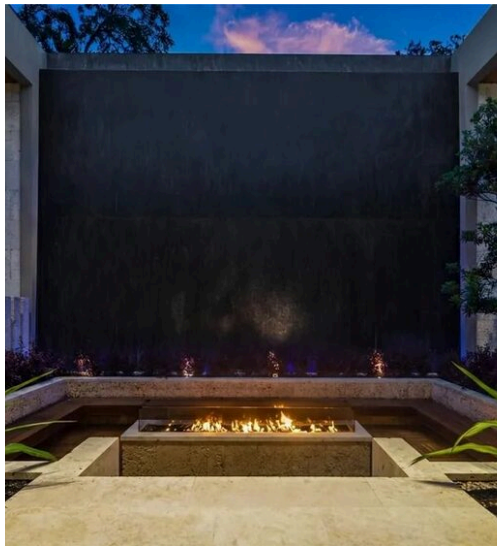

1045 m²

SQUARE METRES

5

ROOMS

DESCRIPTION

Crestpoint Estate - A contemporary architectural masterpiece in the heart of Pinecrest

In the prestigious neighborhood of Pinecrest, Crestpoint Estate represents an extraordinary synthesis of contemporary architecture, international design and resort-style lifestyle, a residence conceived for those who seek absolute excellence, privacy and uncompromising sophistication. Tucked behind a dramatic parametric entrance and surrounded by over 55,000 square feet of private gardens, the property spans over 16,000 square feet in total, offering one of the most exclusive residential experiences in the entire Miami area. From the first glance, the architecture expresses a refined material quest through a palette composed of oolitic stone, cumaru wood, and precious Venetian plaster, creating a perfect balance between contemporary elegance and natural warmth. The arrival is defined by a striking LED-lit courtyard that leads to a monumental double-height lobby, dominated by a spectacular sculptural suspended staircase made of solid walnut. Natural light becomes the absolute protagonist thanks to an iconic slanting skylight over the grand main hall and a fully glazed corridor that runs