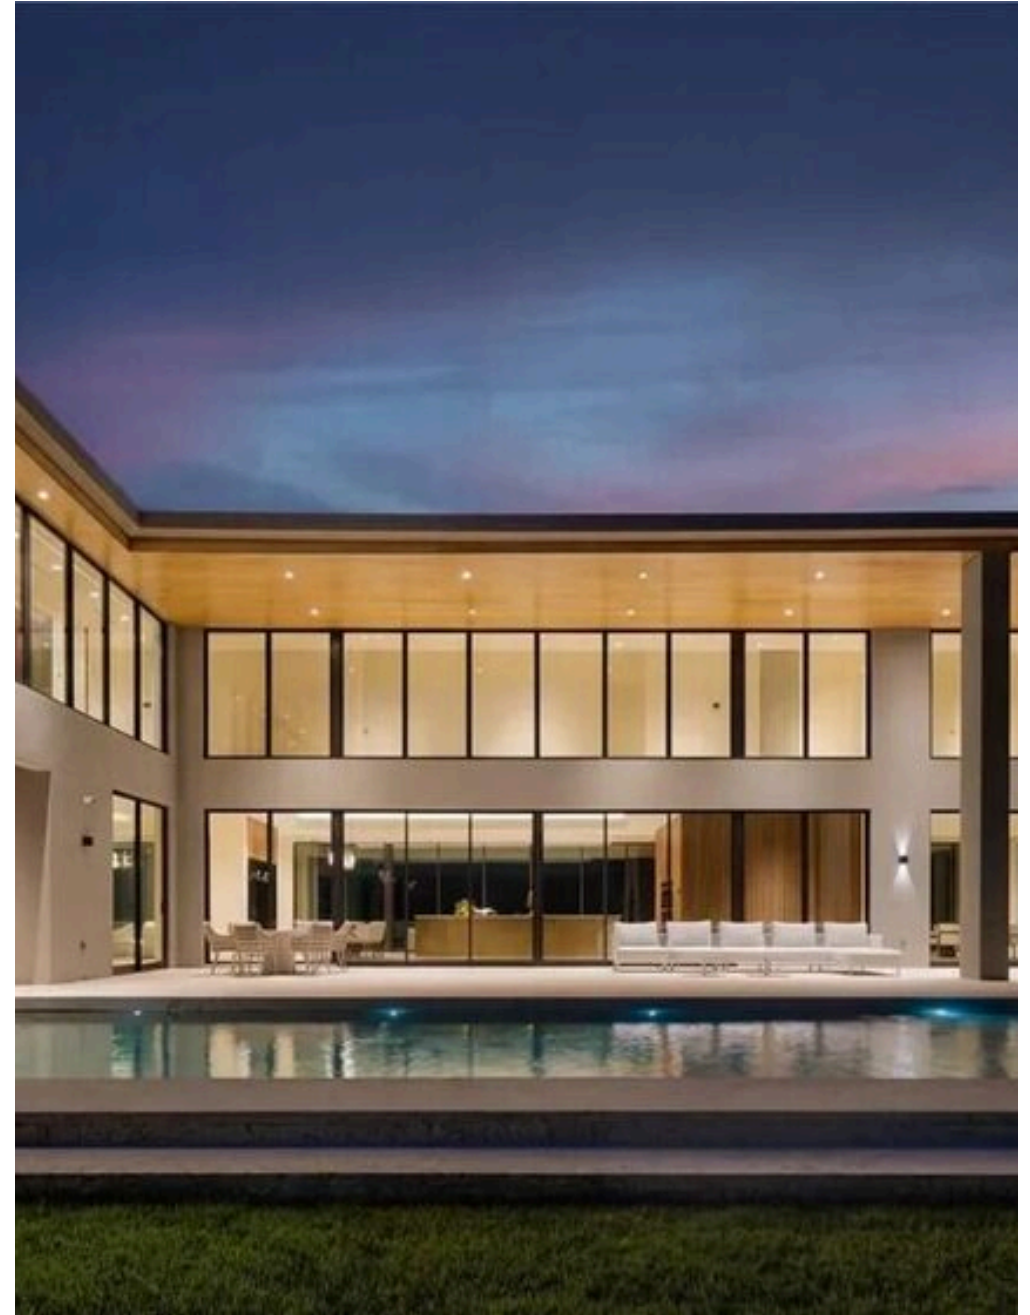

1045 m²

SQUARE METRES

5

ROOMS

DESCRIPTION

Crestpoint Estate - A contemporary architectural masterpiece in the heart of Pinecrest

In the prestigious neighborhood of Pinecrest, Crestpoint Estate represents an extraordinary synthesis of contemporary architecture, international design and resort-style lifestyle, a residence conceived for those who seek absolute excellence, privacy and uncompromising sophistication. Tucked behind a dramatic parametric entrance and surrounded by over 55,000 square feet of private gardens, the property spans over 16,000 square feet in total, offering one of the most exclusive residential experiences in the entire Miami area. From the first glance, the architecture expresses a refined material quest through a palette composed of oolitic stone, cumaru wood, and precious Venetian plaster, creating a perfect balance between contemporary elegance and natural warmth. The arrival is defined by a striking LED-lit courtyard that leads to a monumental double-height lobby, dominated by a spectacular sculptural suspended staircase made of solid walnut. Natural light becomes the absolute protagonist thanks to an iconic slanting skylight over the grand main hall and a fully glazed corridor that runs